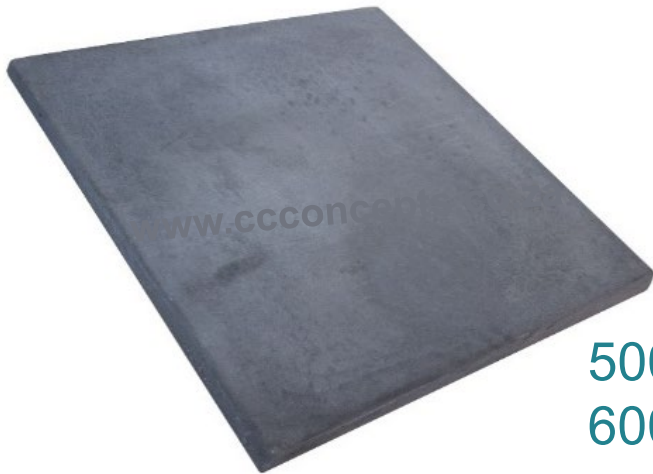

500w x 500l x 50h

Stone Grey

Colour

R 145.00

R 150.00

600w x 600l x 50h

R 180.00

R 190.00

Colour Options: Charcoal, Tan, Terracotta