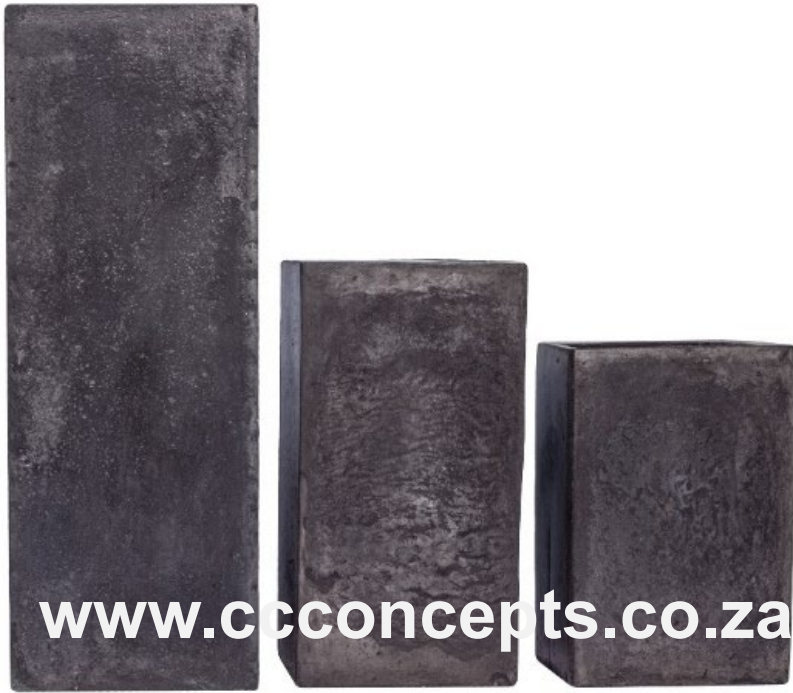

Pots

tion Available on Request

Tall Square Pot

Mini:	400w x 400h	R 1 050.00
Small:	400w x 600h	R 1 550.00
Medium:	400w x 750h	R 1 650.00
Large:	400w x 900h	R 1 950.00
Jumbo:	400w x 1200h	R 2 650.00