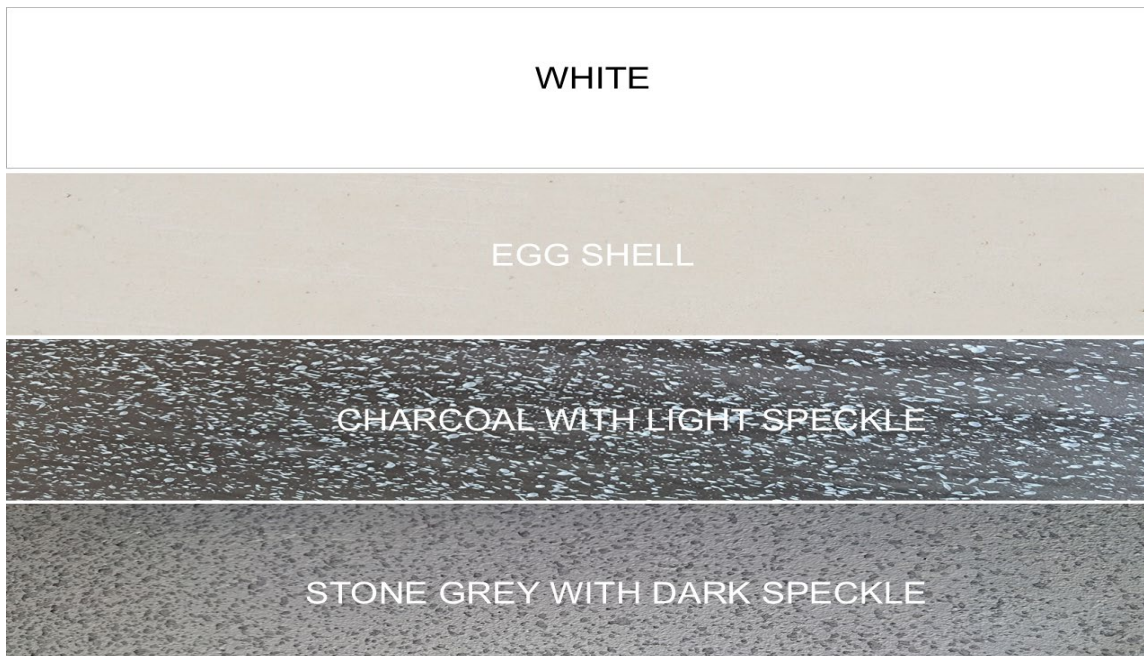

Stone Grey

R 28.00

R 58.00

Colour

R 30.00

R 60.00

Drip Trays

Round

Colour Chart

Concrete Colours

Pearly White
Natural Stone Grey
Charcoal
Charcoal Marble
Mustard

Painted Colours

White
Egg Shell
Charcoal with light speckle
Stone Grey with dark speckle

Custom Colours available on request