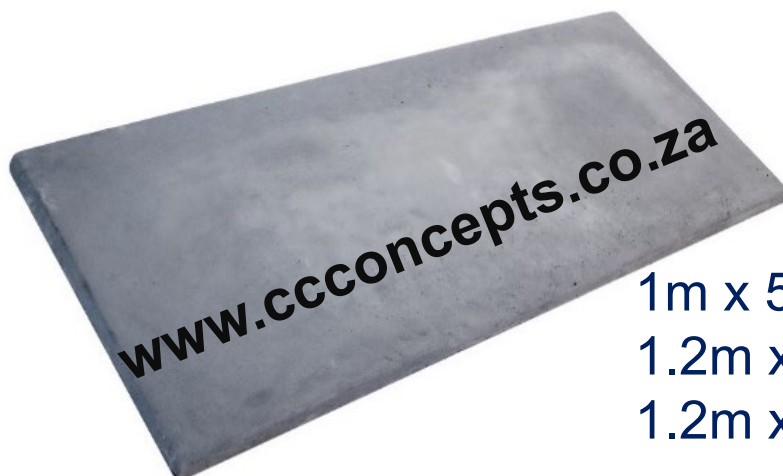

1m x 500 Paver

1.2m x 500 Paver

1.2m x 300 Paver

Stone Grey

R 380.00

R 400.00

R 260.00

Colour

R 390.00

R 410.00

R 270.00

Colour Options: Charcoal, Tan, Terracotta