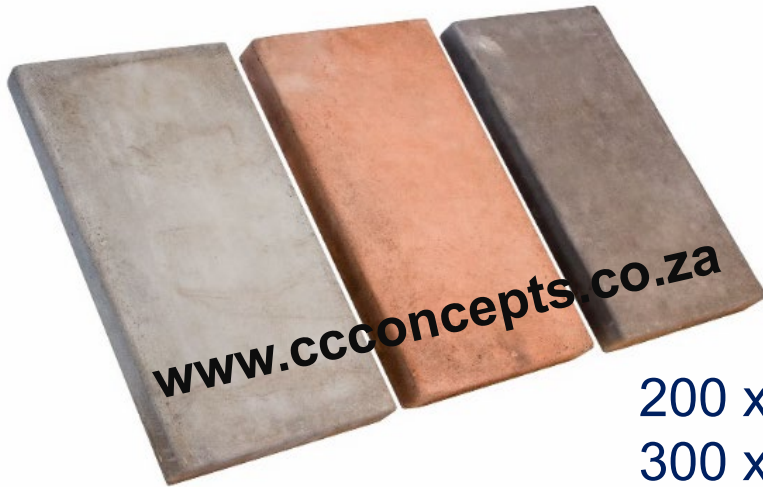

Paving

---

200 x 400 Paver

300 x 600 Paver

Stone Grey

R 35.00

R 95.00

Colour

R 37.00

R 110.00

Colour Options: Charcoal, Tan, Terracotta