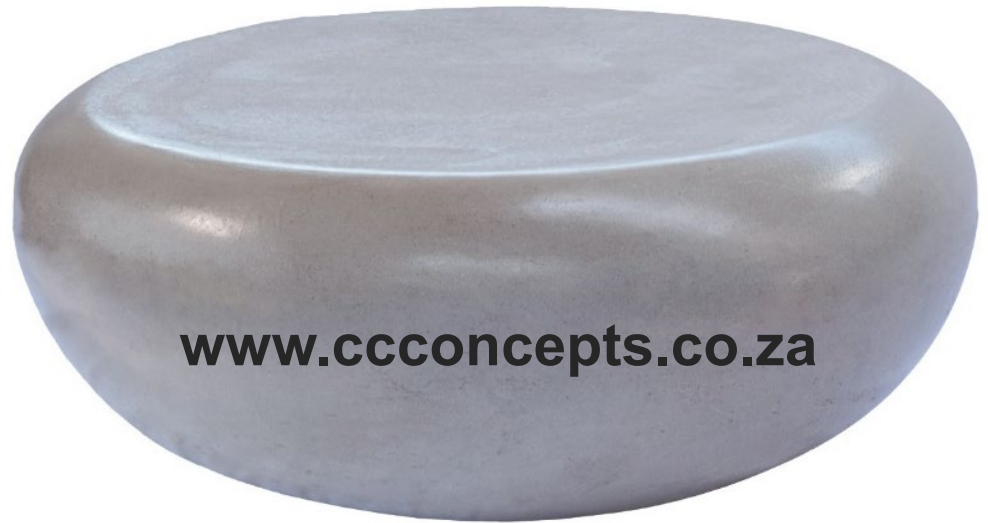

Round Coffee Table

900w x 470h

R 2 700.00

www.ccconcepts.co.za

www.ccconcepts.co.za

Pebble Coffee Table

Small: 950l x 310h

R 3 250.00