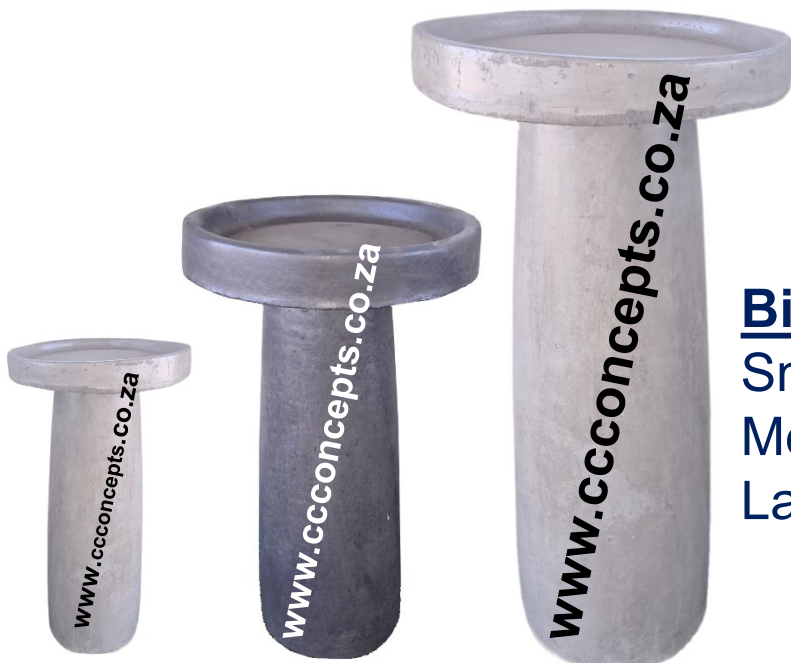

Small:	300 Diameter	R 350.00
Medium:	450 Diameter	R 660.00
Large:	550 Diameter	R 930.00

Bird Bath

Small:	380w x 670h	R 1 200.00
Medium:	380w x 860h	R 1 650.00
Large:	500w x 1300h	R 2 450.00

Pots

Placement & Installation Available on Request