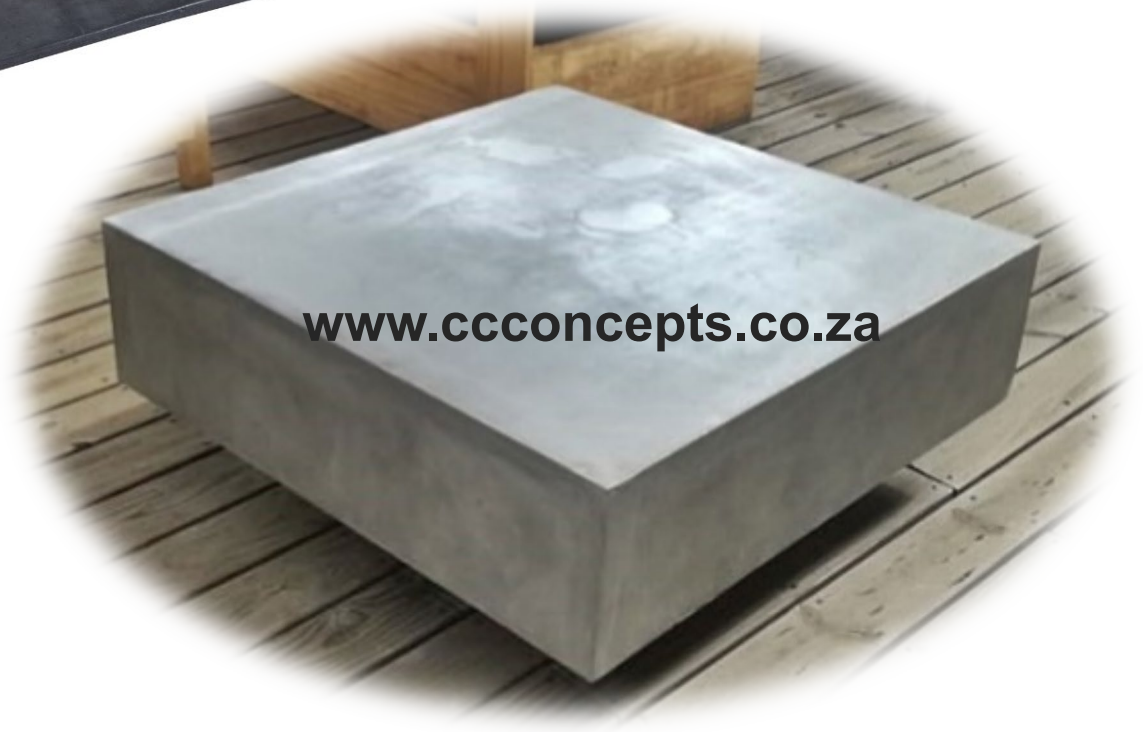

Includes Wooden Lid, Metal Lid and White Stones

Patio

Sun Lounger

700w x 1800l x 580h

R 5 350.00

www.ccconcepts.co.za

www.ccconcepts.co.za

Floating Coffee Table